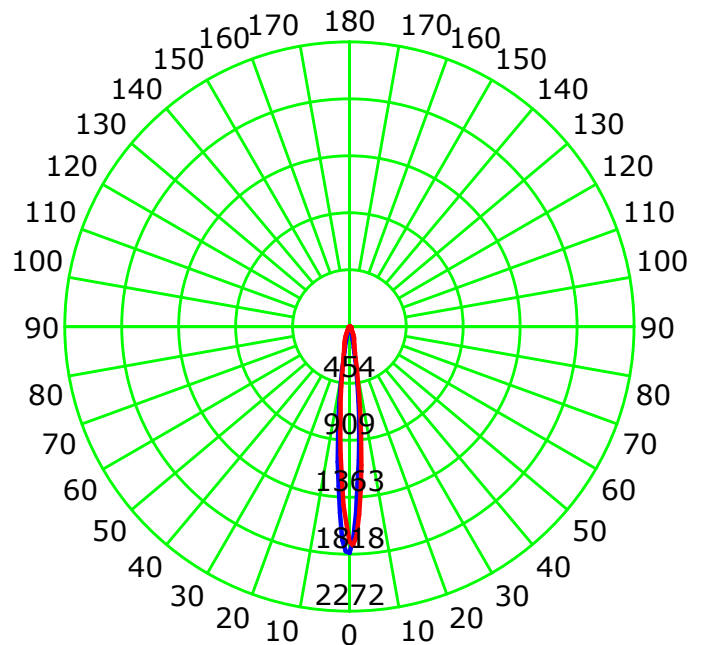

Luminous Length (mm): 950

Luminous Width (mm): 25

Voltage: 119.9 V

Current: 0.227 A

Power: 26.57 W

Power Factor: 0.973

Photometric Results

CIE Class: Direct

Total Rated Lamp Lumens: 157.1 lm

Measurement Flux: 157.1 lm

Efficiency: 100%

Downward Ratio: 100%

Upward Ratio: 0%

Field Angle(C0/C180,C90/C270,C45/C225,C135/315): 24.4, 27.9, 26.8, 25.0

Beam Angle(C0/C180,C90/C270,C45/C225,C135/315): 11.0, 11.0, 11.0, 10.9

Luminaire Efficacy Rating (LER): 5.96

Central Intensity: 1807.94 cd

Max. Intensity: 1818.29 cd

Pos of Max. Intensity: H170 V2

S/MH(C0/C180): 0.19

S/MH(C90/C270): 0.20

Picture Of Luminaire

Luminous Intensity Distribution Curve

Unit: cd

C Plane (°):0.0-360.0: 10.0

Test Lab:

Test Type: TYPE C

Temperature: 25.59

Operator: Cristian Herrera Arismendy

Gamma Plane (°):0.0-90.0:1.0

Test Device: LSG-1700B - C90-C270