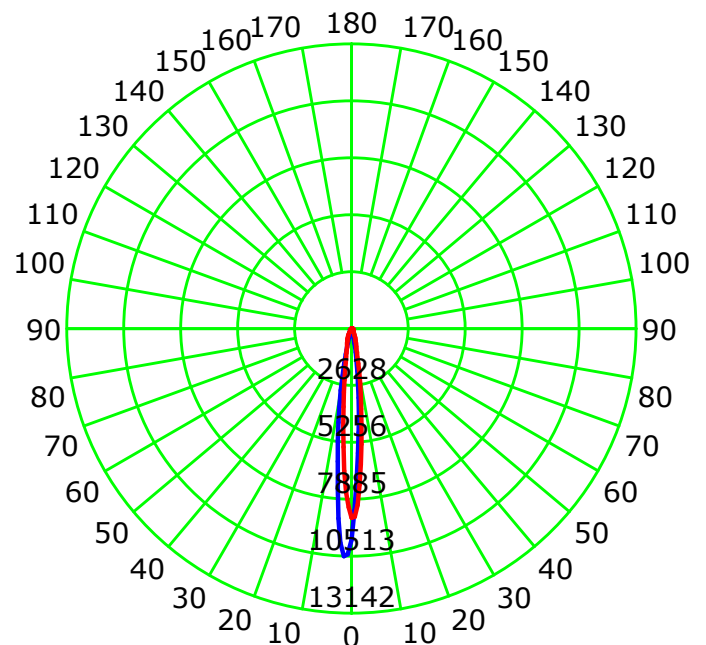

## Luminaire Property

Luminaire Manufacturer: Stand Iluminaciones S.A.S

Luminaire Category: Exterior

Luminaire Description: Lum Stil Led Bañador De Muro 1m 28W - Verde

Luminous Length (mm): 950

Luminous Width (mm): 25

## Photometric Results

CIE Class: Direct

Total Rated Lamp Lumens: 939.7 lm

Measurement Flux: 939.7 lm

Efficiency: 100%

Downward Ratio: 100%

Upward Ratio: 0%

Field Angle(C0/C180,C90/C270,C45/C225,C135/315): 23.8, 29.4, 25.6, 27.2

Beam Angle(C0/C180,C90/C270,C45/C225,C135/315): 10.5, 11.3, 10.9, 11.0

Luminaire Efficacy Rating (LER): 39.66

Central Intensity: 9749.14 cd

Max. Intensity: 10513.97 cd

Pos of Max. Intensity: H180 V2

S/MH(C0/C180): 0.20

S/MH(C90/C270): 0.20

Picture Of Luminaire

Luminous Intensity Distribution Curve

Unit: cd

C Plane (°):0.0-360.0: 10.0

Gamma Plane (°):0.0-90.0:1.0

Test Lab:

Test Device: LSG-1700B - C90-C270