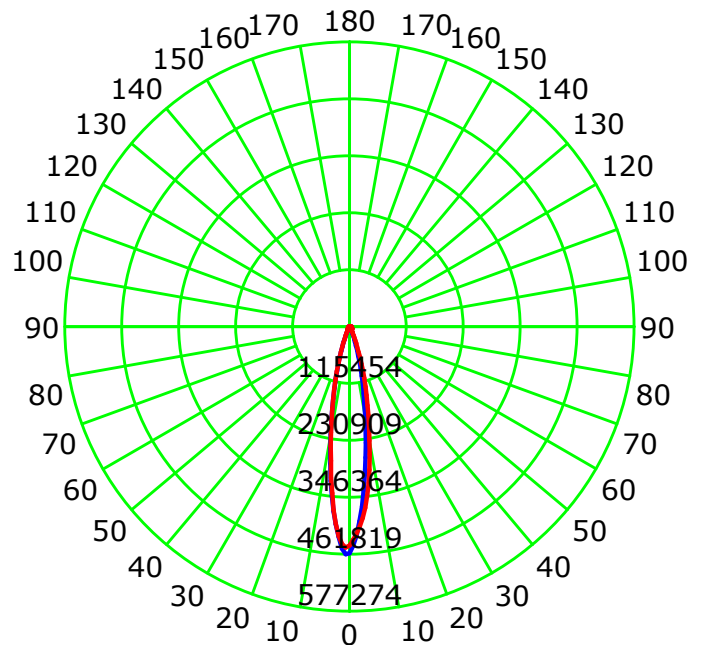

Luminous Length (mm): 520

Luminous Width (mm): 480

Voltage: 214.3 V

Current: 2.977 A

Power: 631.13 W

Power Factor: 0.988

Photometric Results

CIE Class: Direct

Total Rated Lamp Lumens: 81572.8 lm

Measurement Flux: 81572.8 lm

Efficiency: 100%

Downward Ratio: 100%

Upward Ratio: 0%

Field Angle(C0/C180,C90/C270,C45/C225,C135/315): 38.1, 41.0, 40.1, 40.6

Beam Angle(C0/C180,C90/C270,C45/C225,C135/315): 17.9, 20.2, 17.6, 20.1

Luminaire Efficacy Rating (LER): 129.30

Central Intensity: 459435.72 cd

Max. Intensity: 461819.54 cd

Pos of Max. Intensity: H185 V1

S/MH(C0/C180): 0.31

S/MH(C90/C270): 0.35

Picture Of Luminaire

Luminous Intensity Distribution Curve